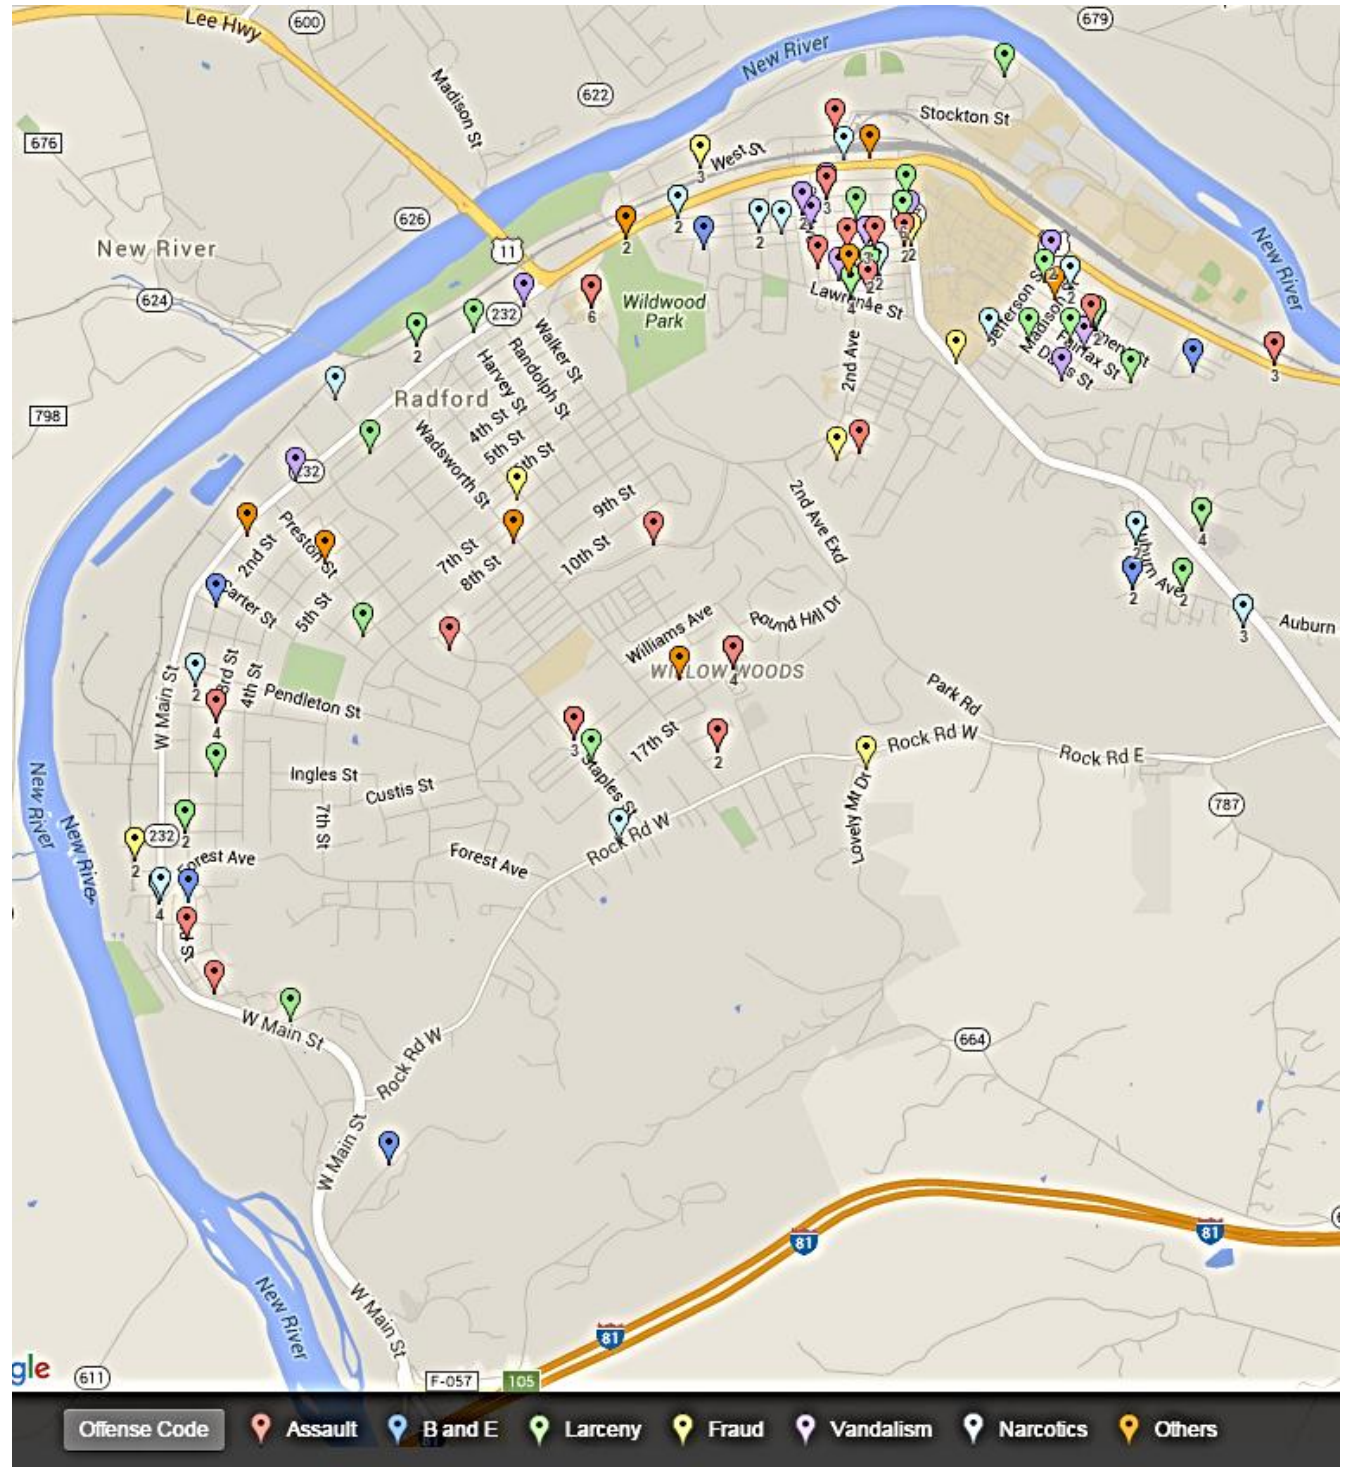

Crime Map

October

2015

Map Date: 12/01/2015

Compiled by: Sonia Ramsey