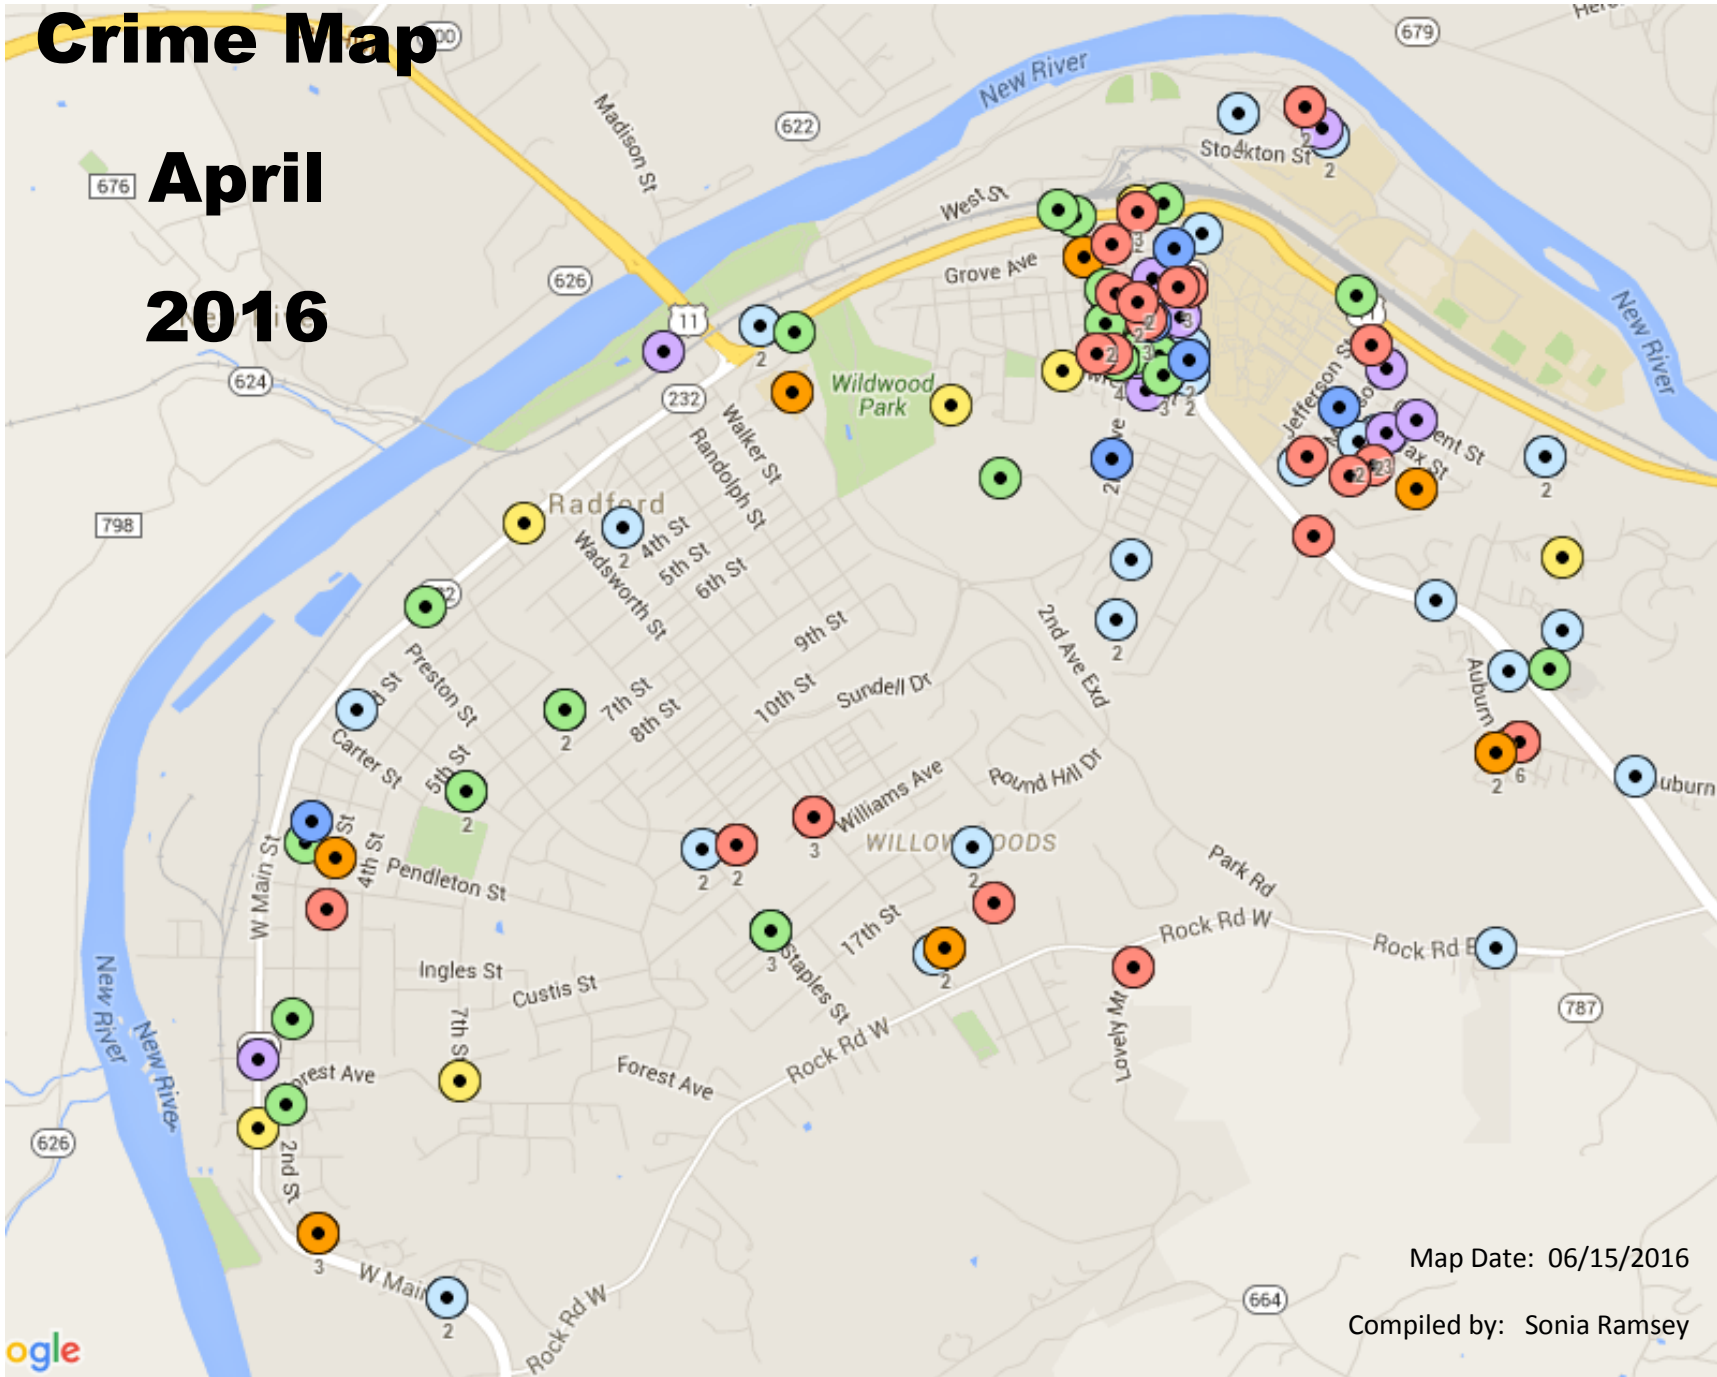

Crime Map

April
2016

Map Date: 06/15/2016

Compiled by: Sonia Ramsey

Offense Code

Assault

B and E

Larceny

Fraud

Vandalism

Narcotics

Others