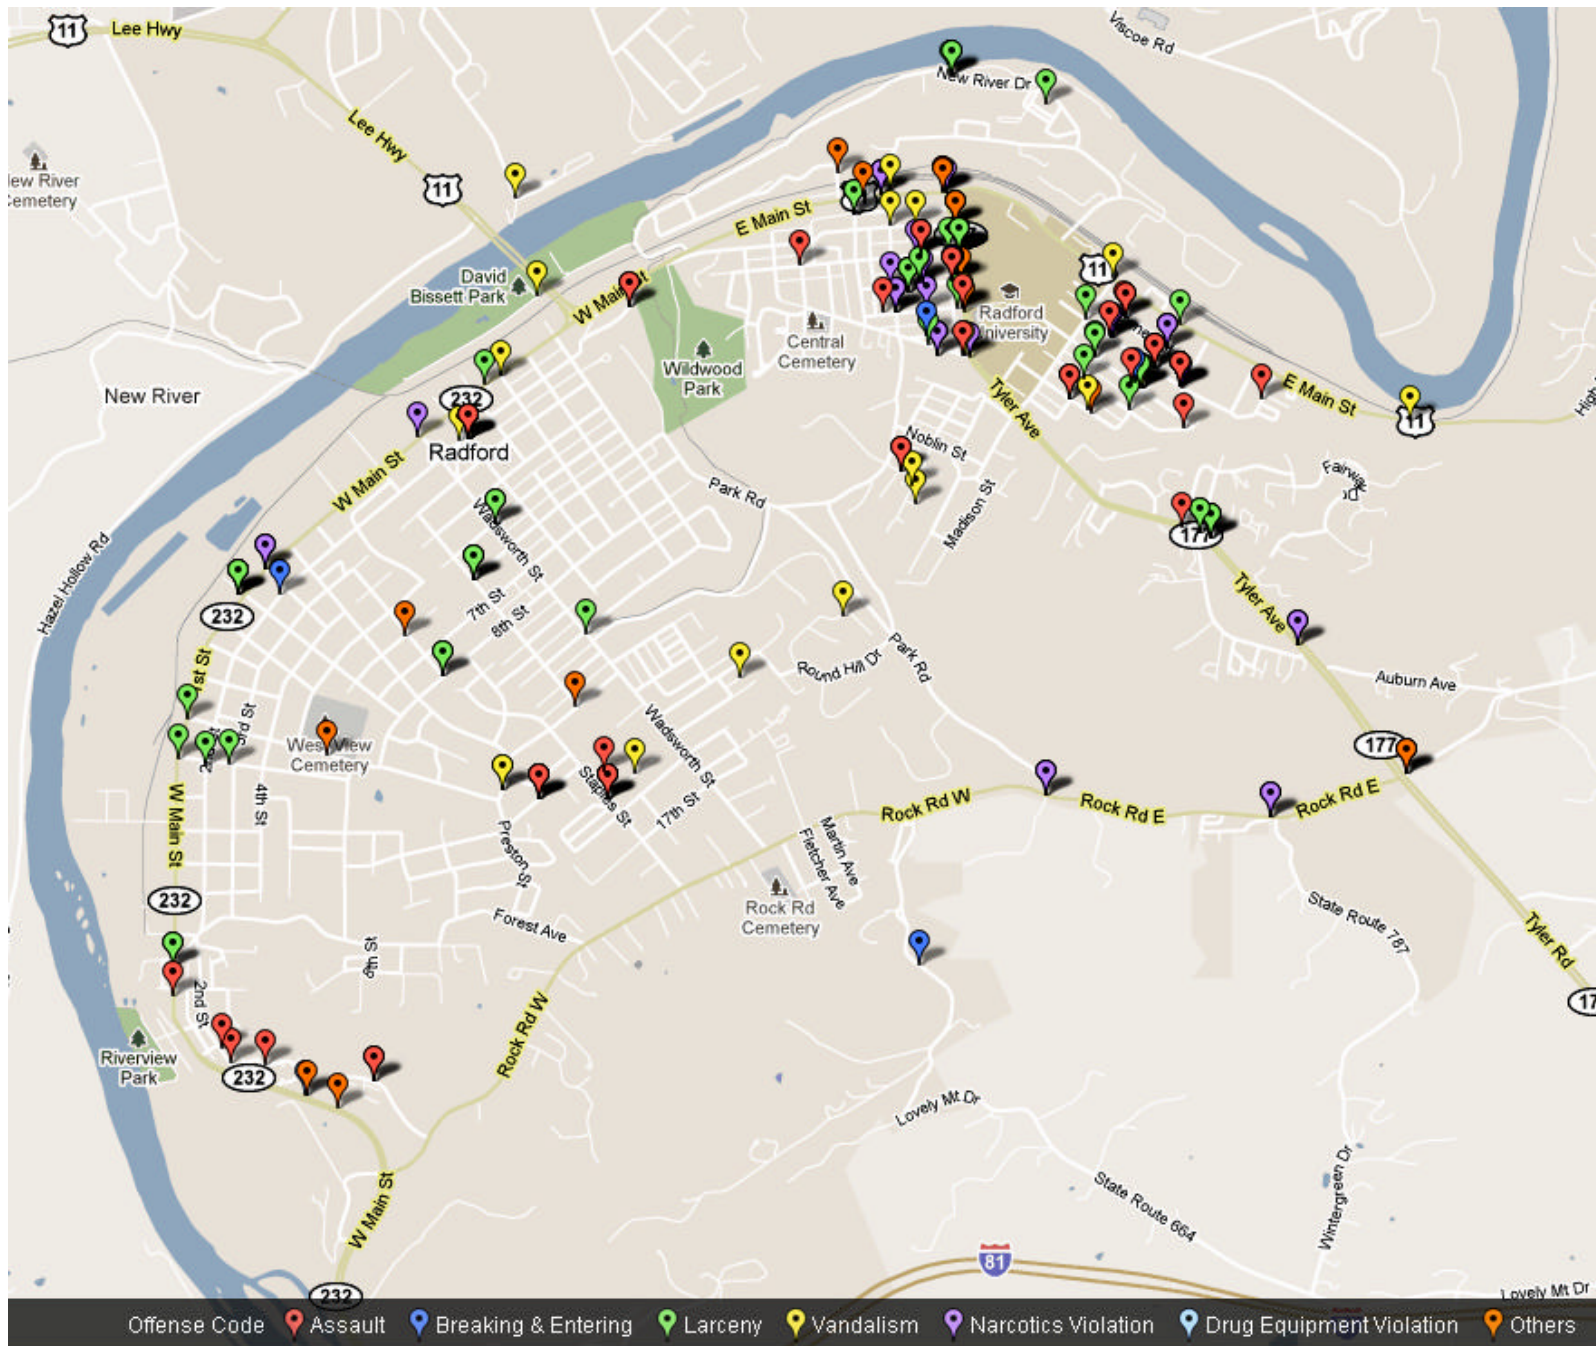

Crime Map

April

2011

Map Date: 06/02/2011

Compiled by: Sonia Ramsey