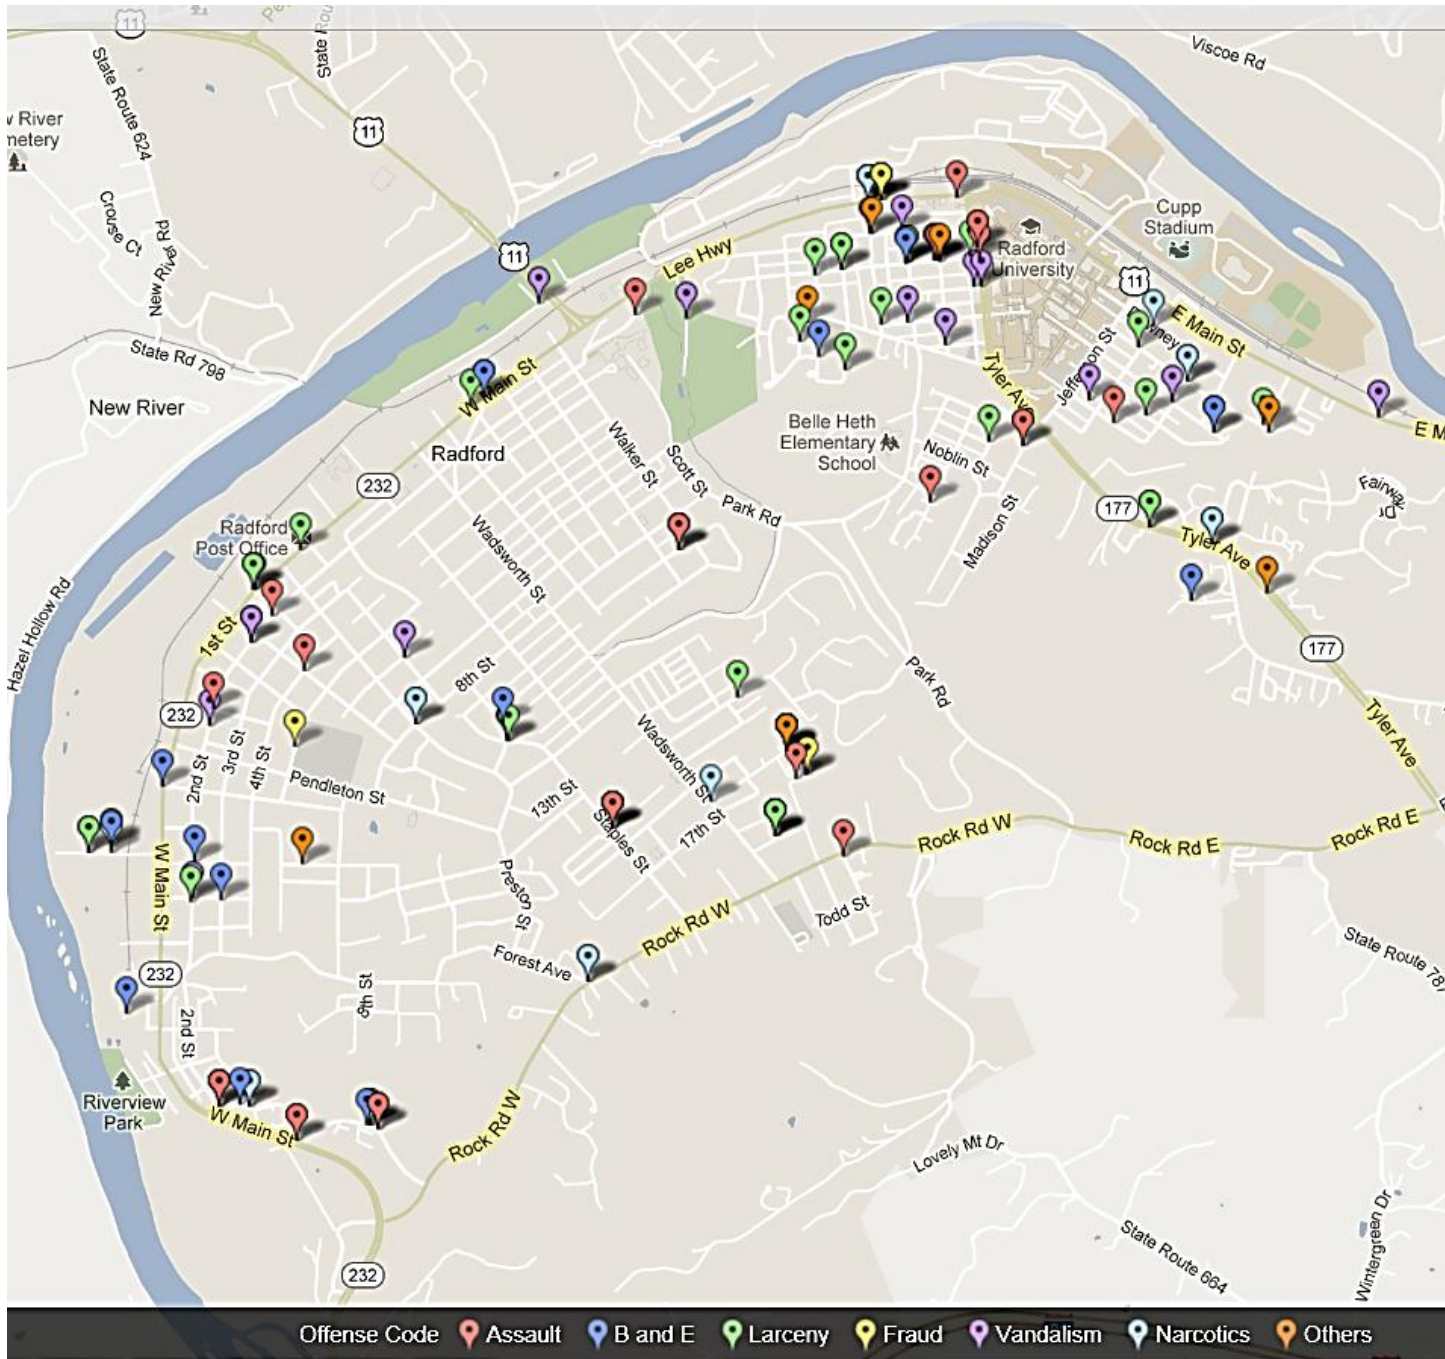

Crime Map

August

2012

Map Date: 09/18/2012

Compiled by: Sonia Ramsey