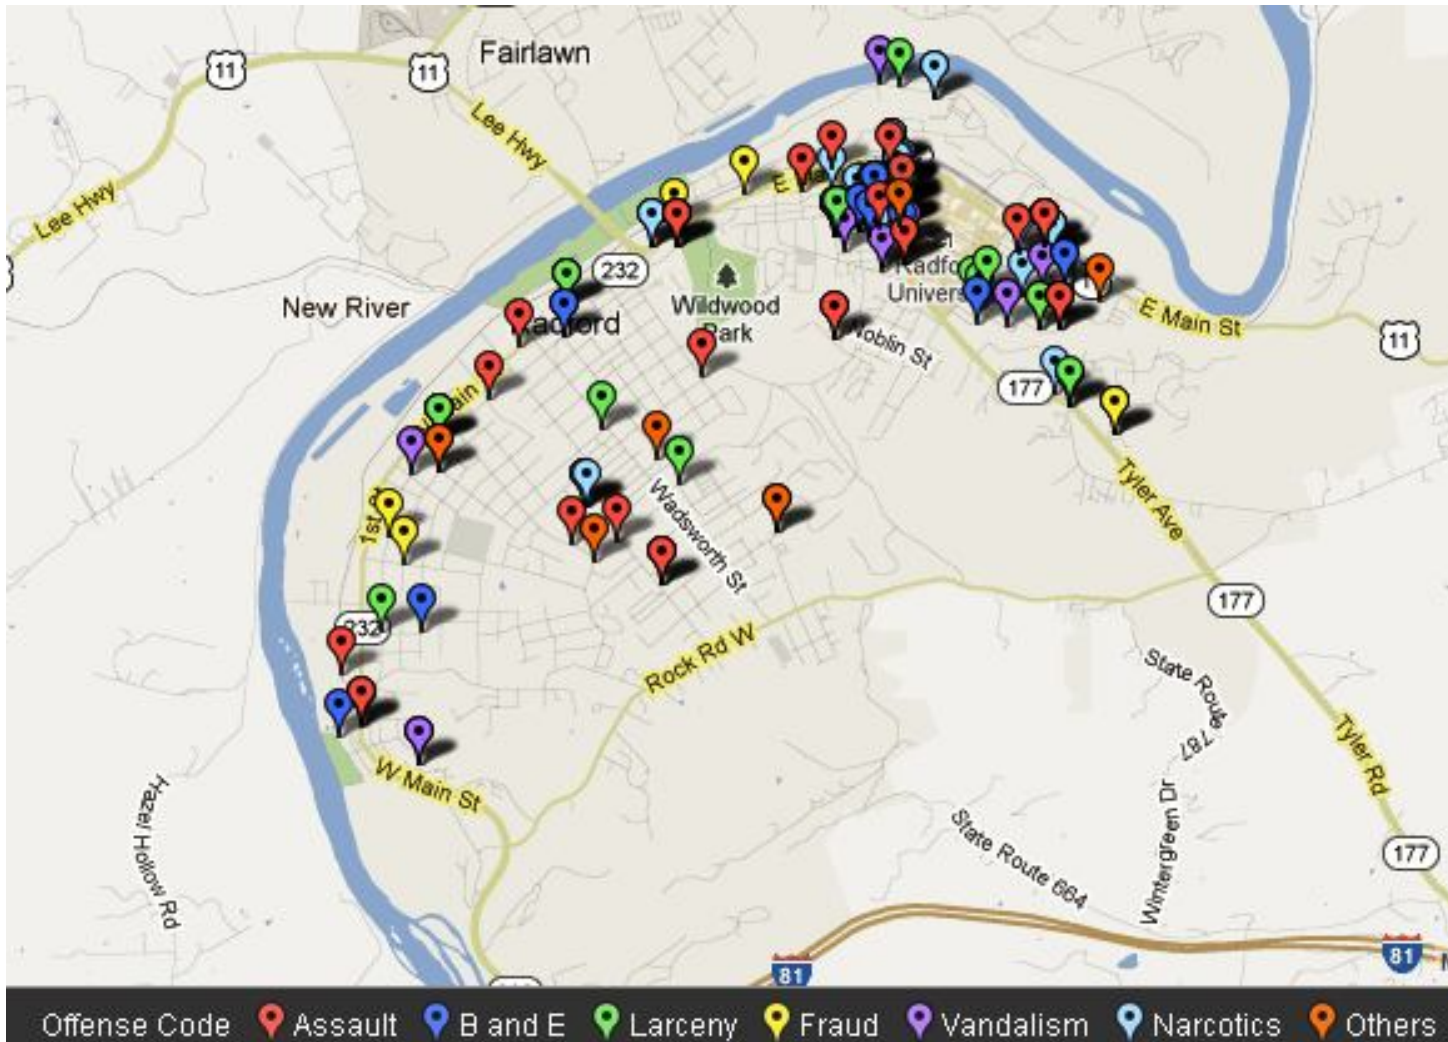

# Crime Map February 2012

Map Date: 03/15/2012

Compiled by: Sonia Ramsey