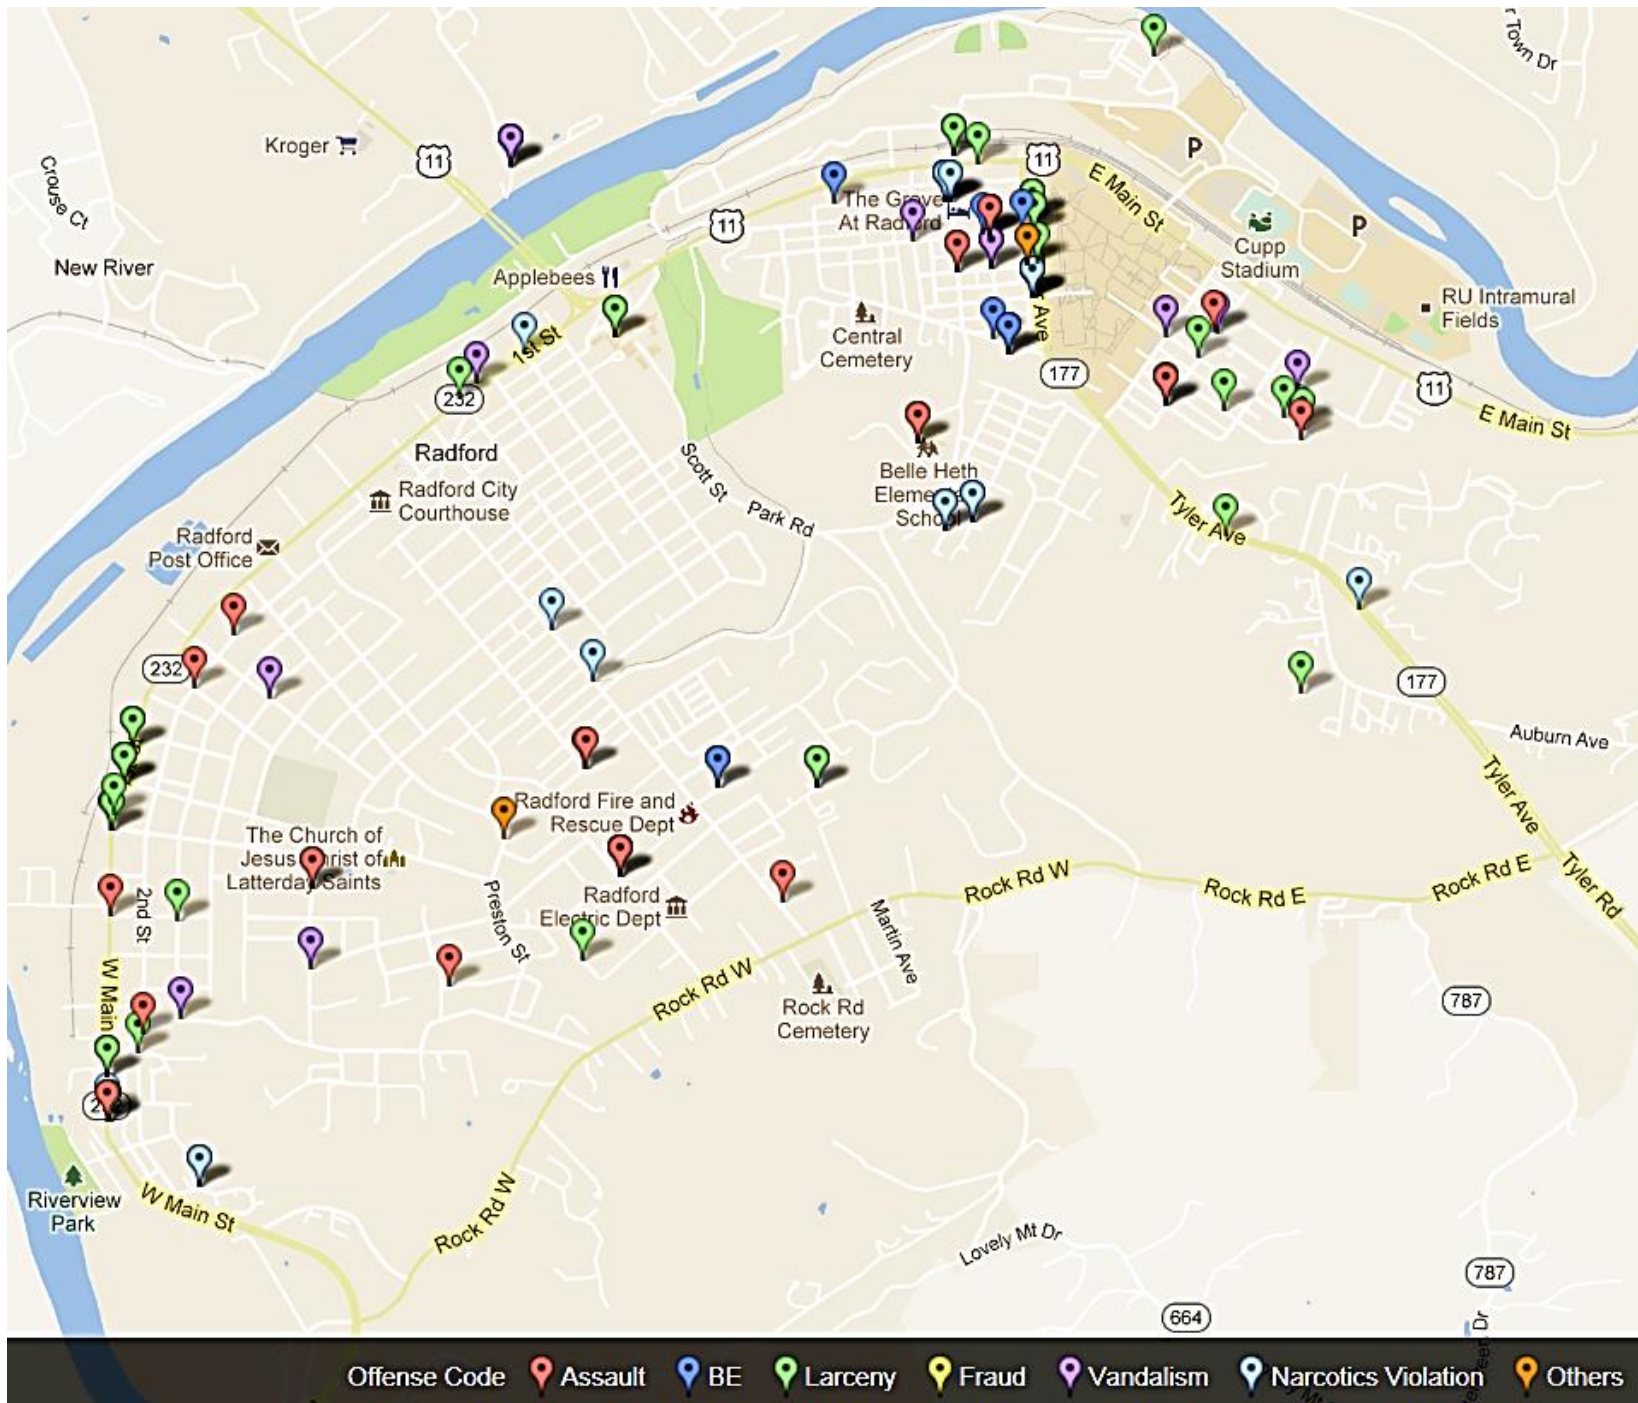

# Crime Map February 2013

Map Date: 05/30/2013

Compiled by: Sonia Ramsey