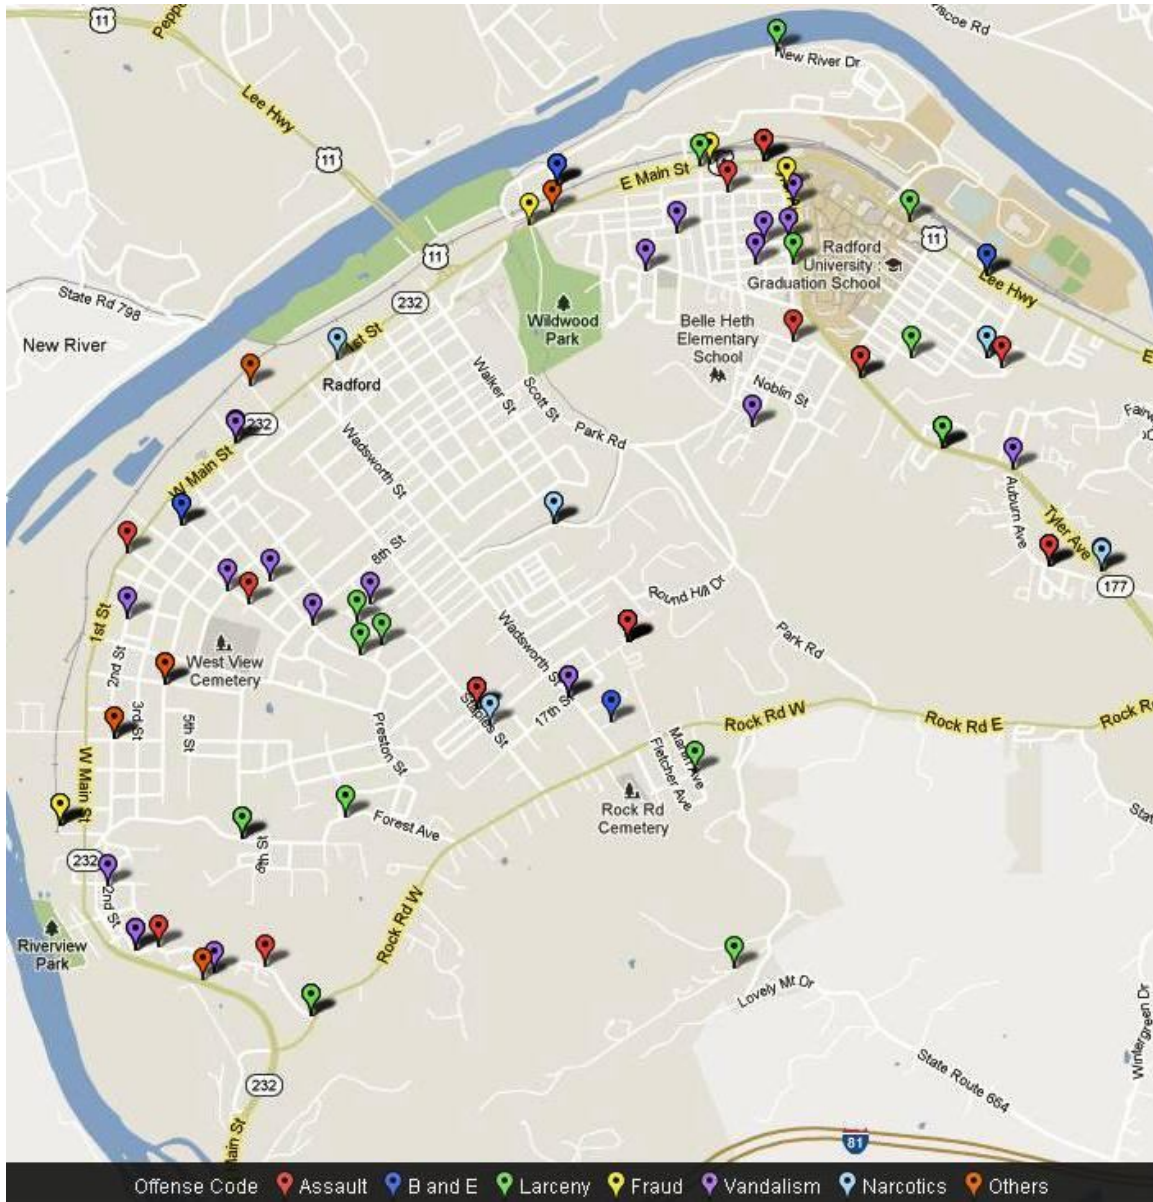

# Crime Map

June

2012

Map Date: 07/11/2012

Compiled by: Sonia Ramsey