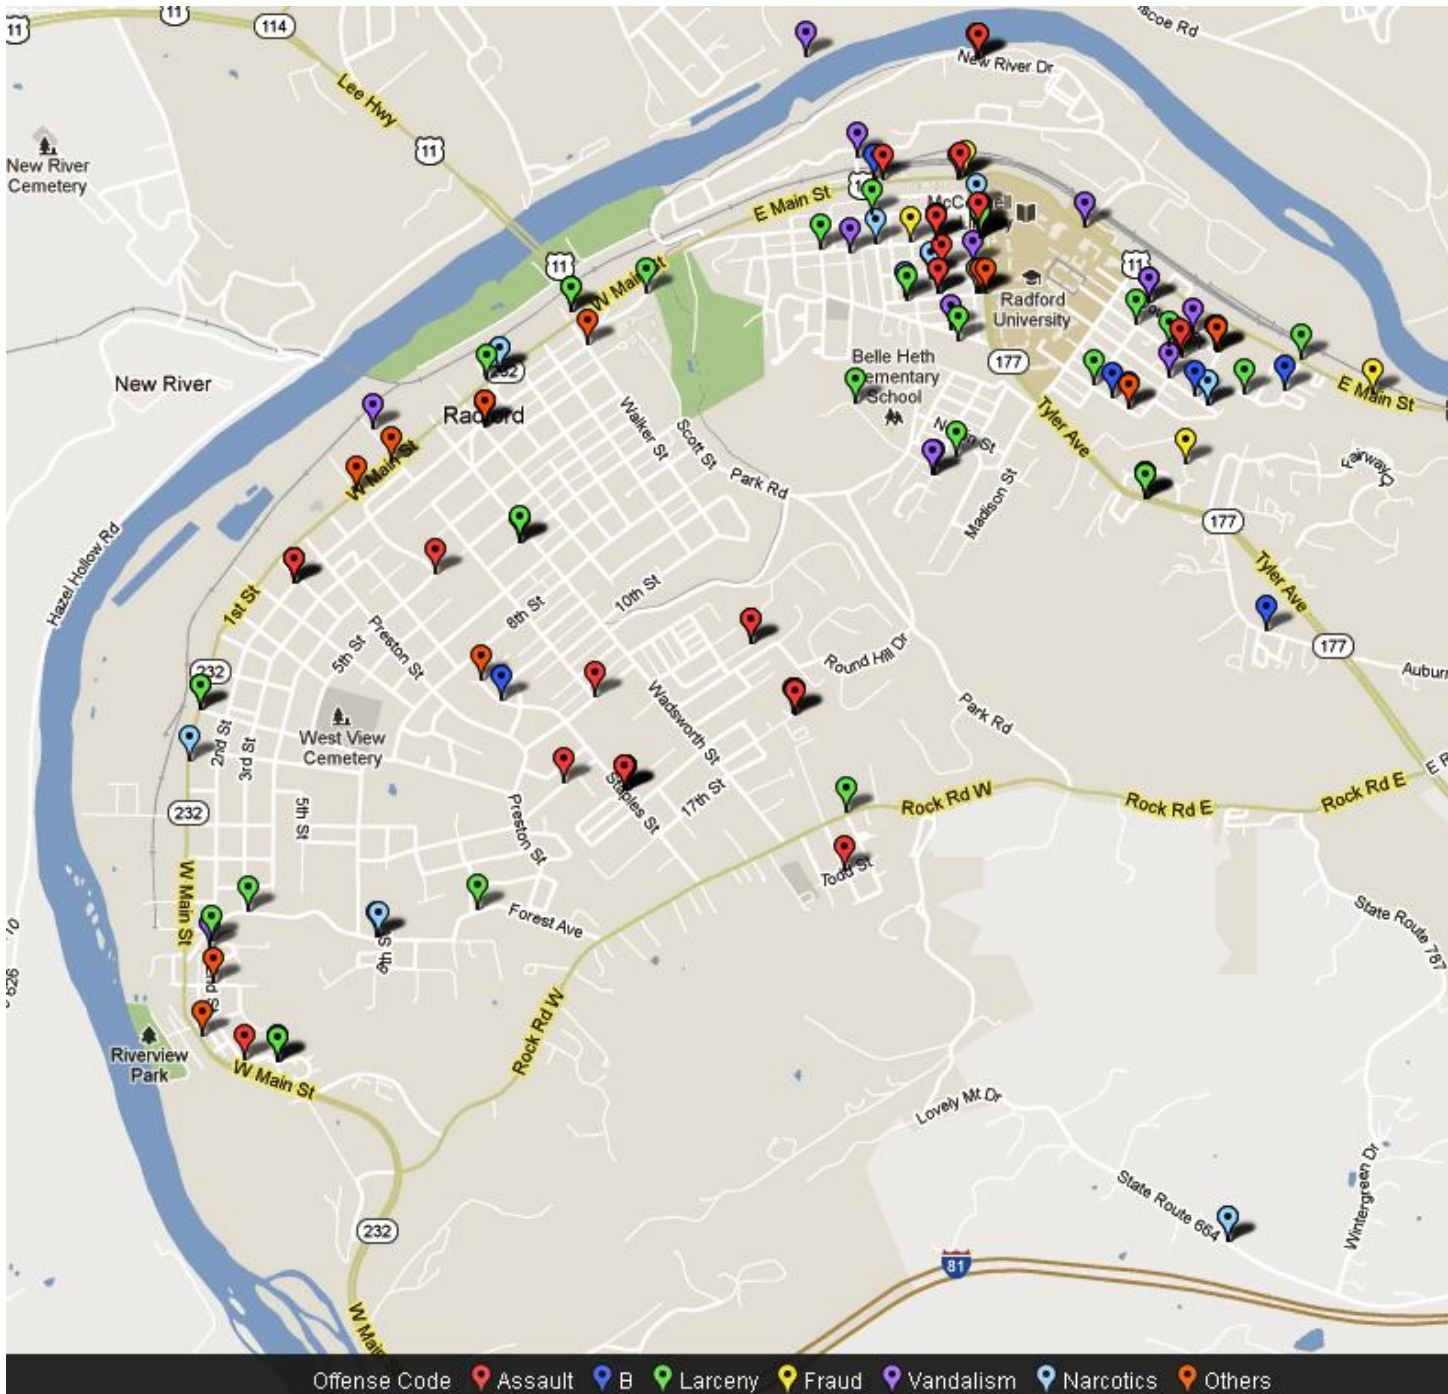

# Crime Map

## March

### 2012

Map Date: 05/02/2012

Compiled by: Sonia Ramsey