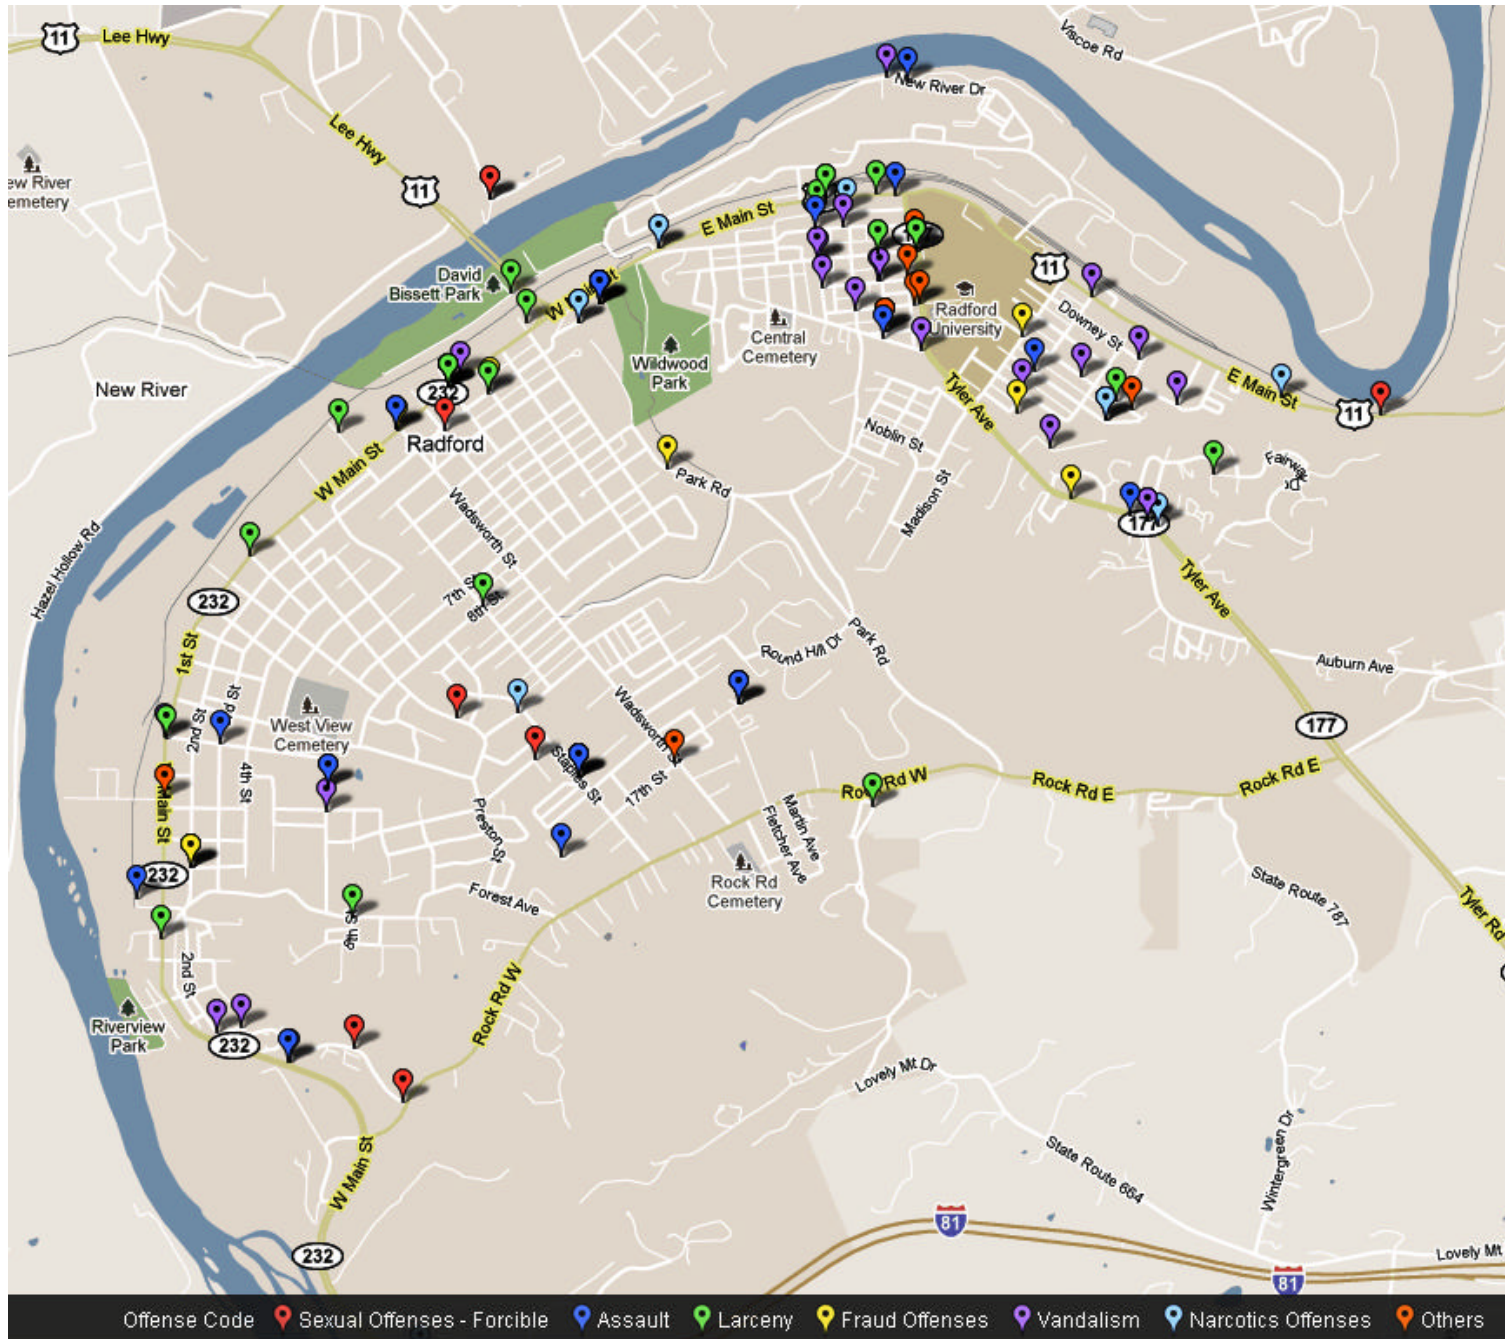

# Crime Map

May

2011

Map Date: 06/08/2011

Compiled by: Sonia Ramsey