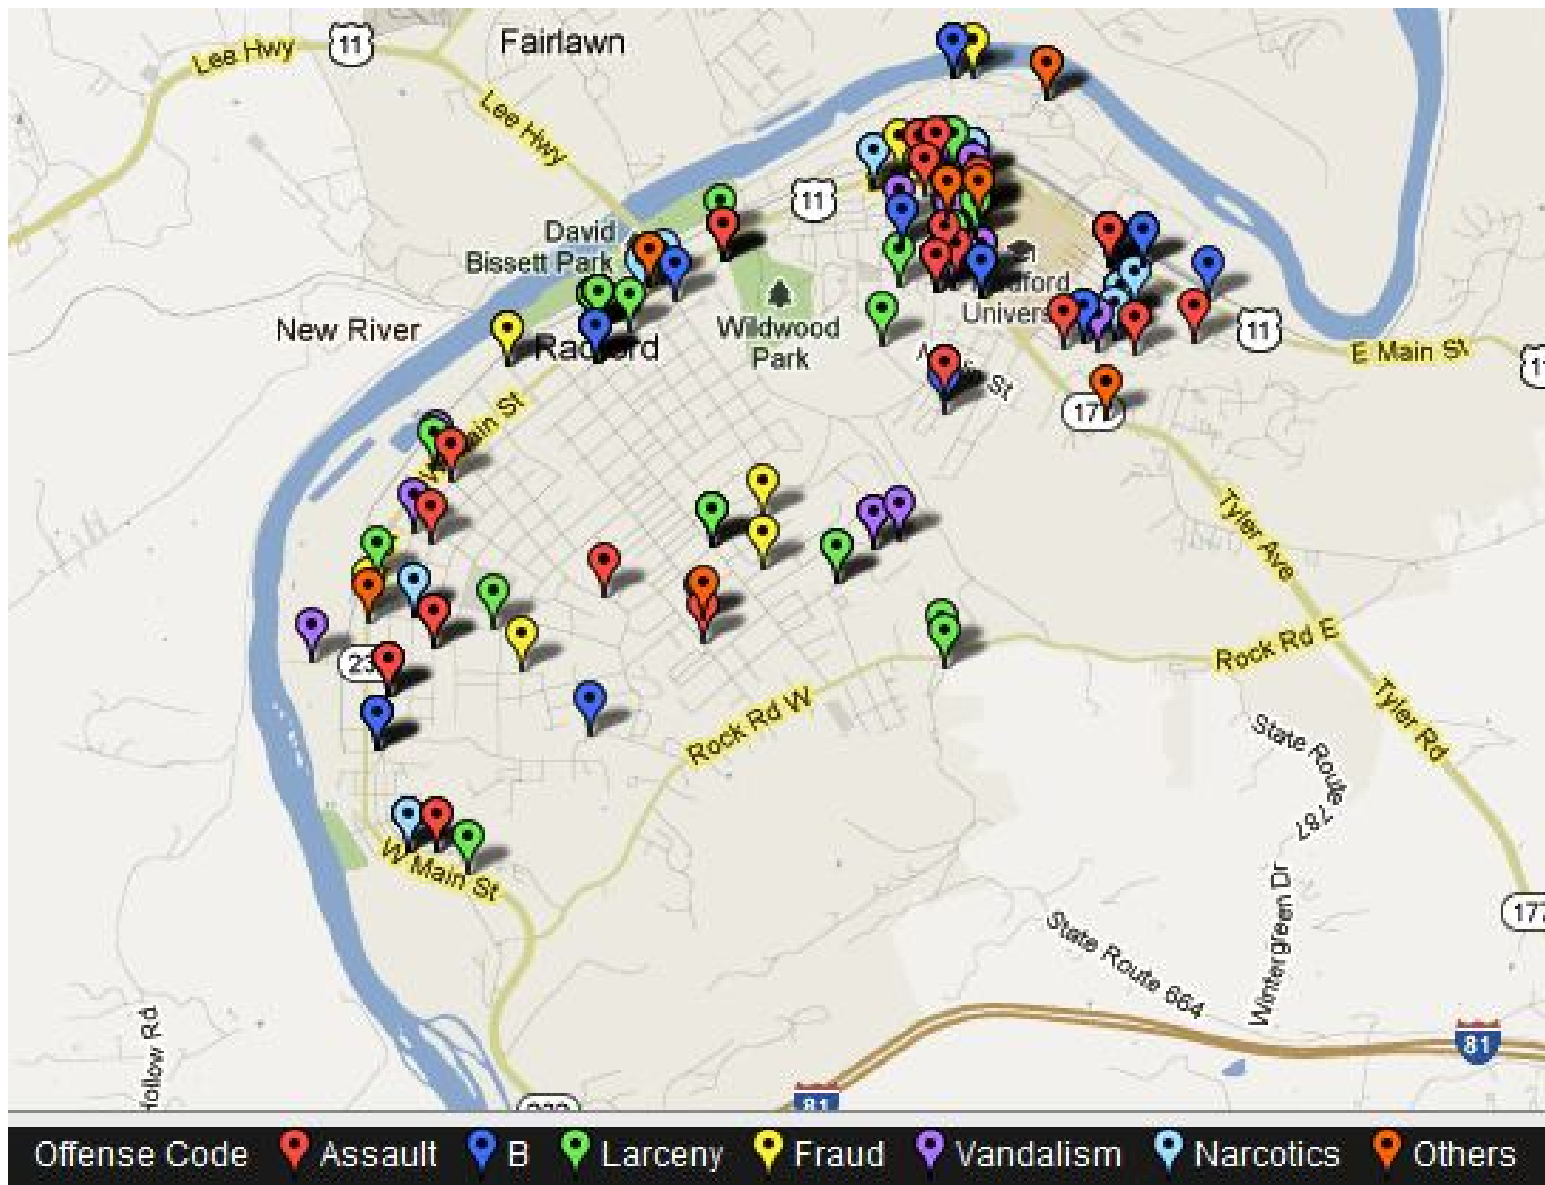

Crime Map November 2011

Map Date: 12/14/2011

Compiled by: Sonia Ramsey