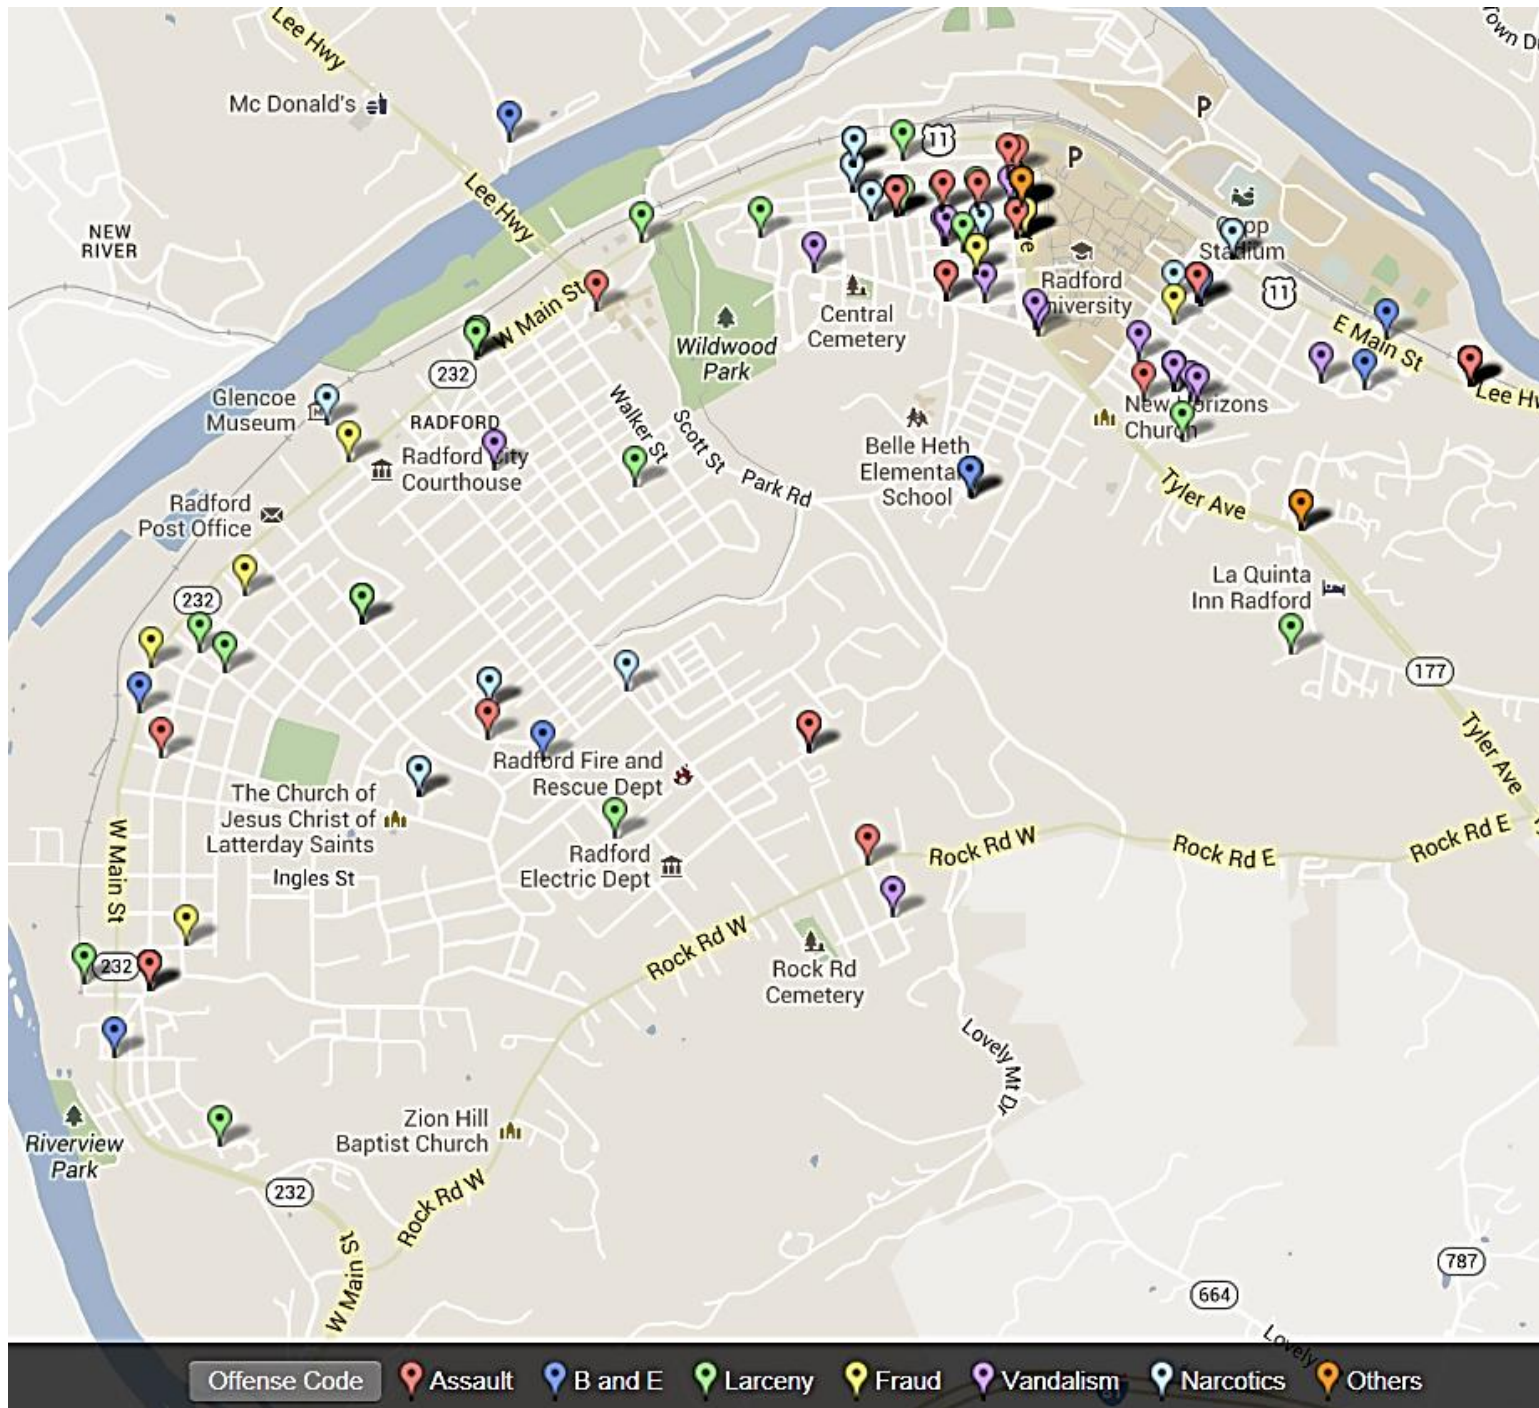

Crime Map November

2013

Map Date: 12/12/2013

Compiled by: Sonia Ramsey