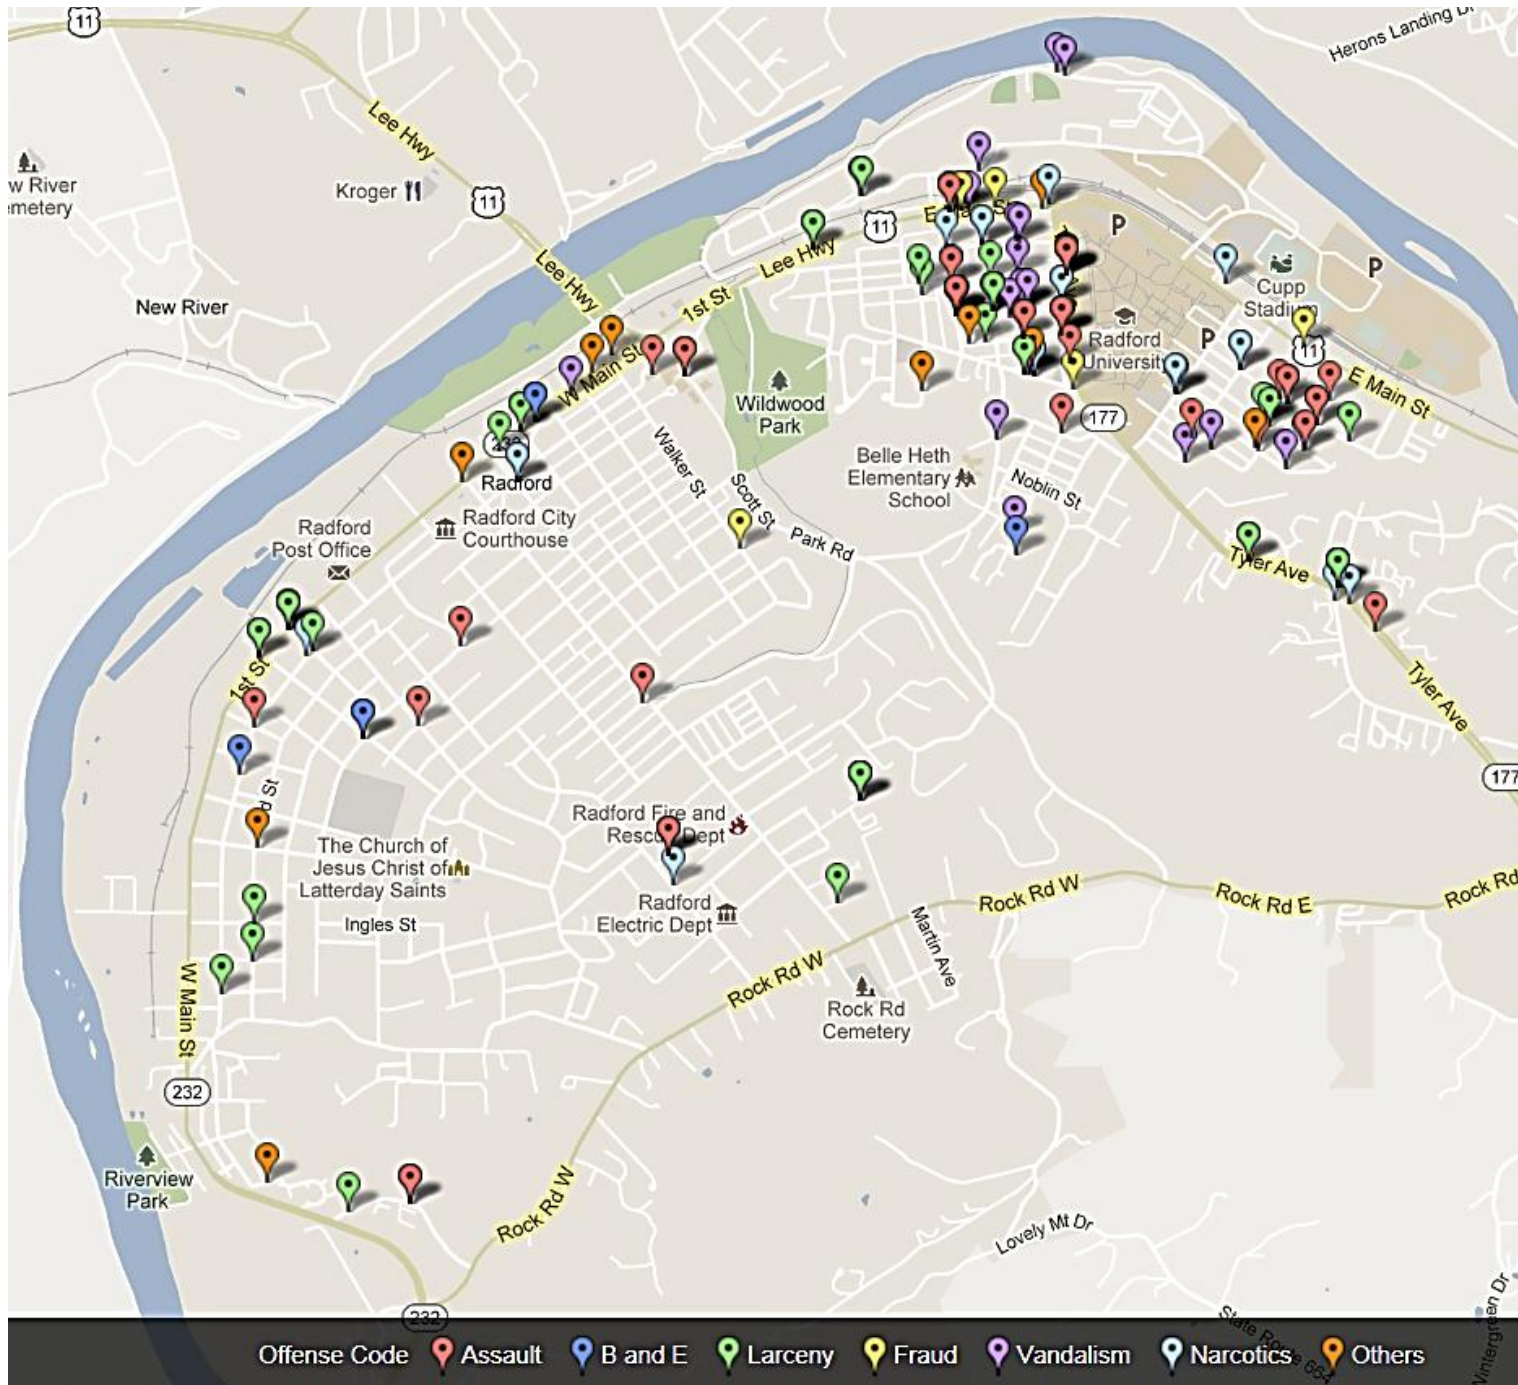

Crime Map September 2012

Map Date: 12/19/2012

Compiled by: Sonia Ramsey