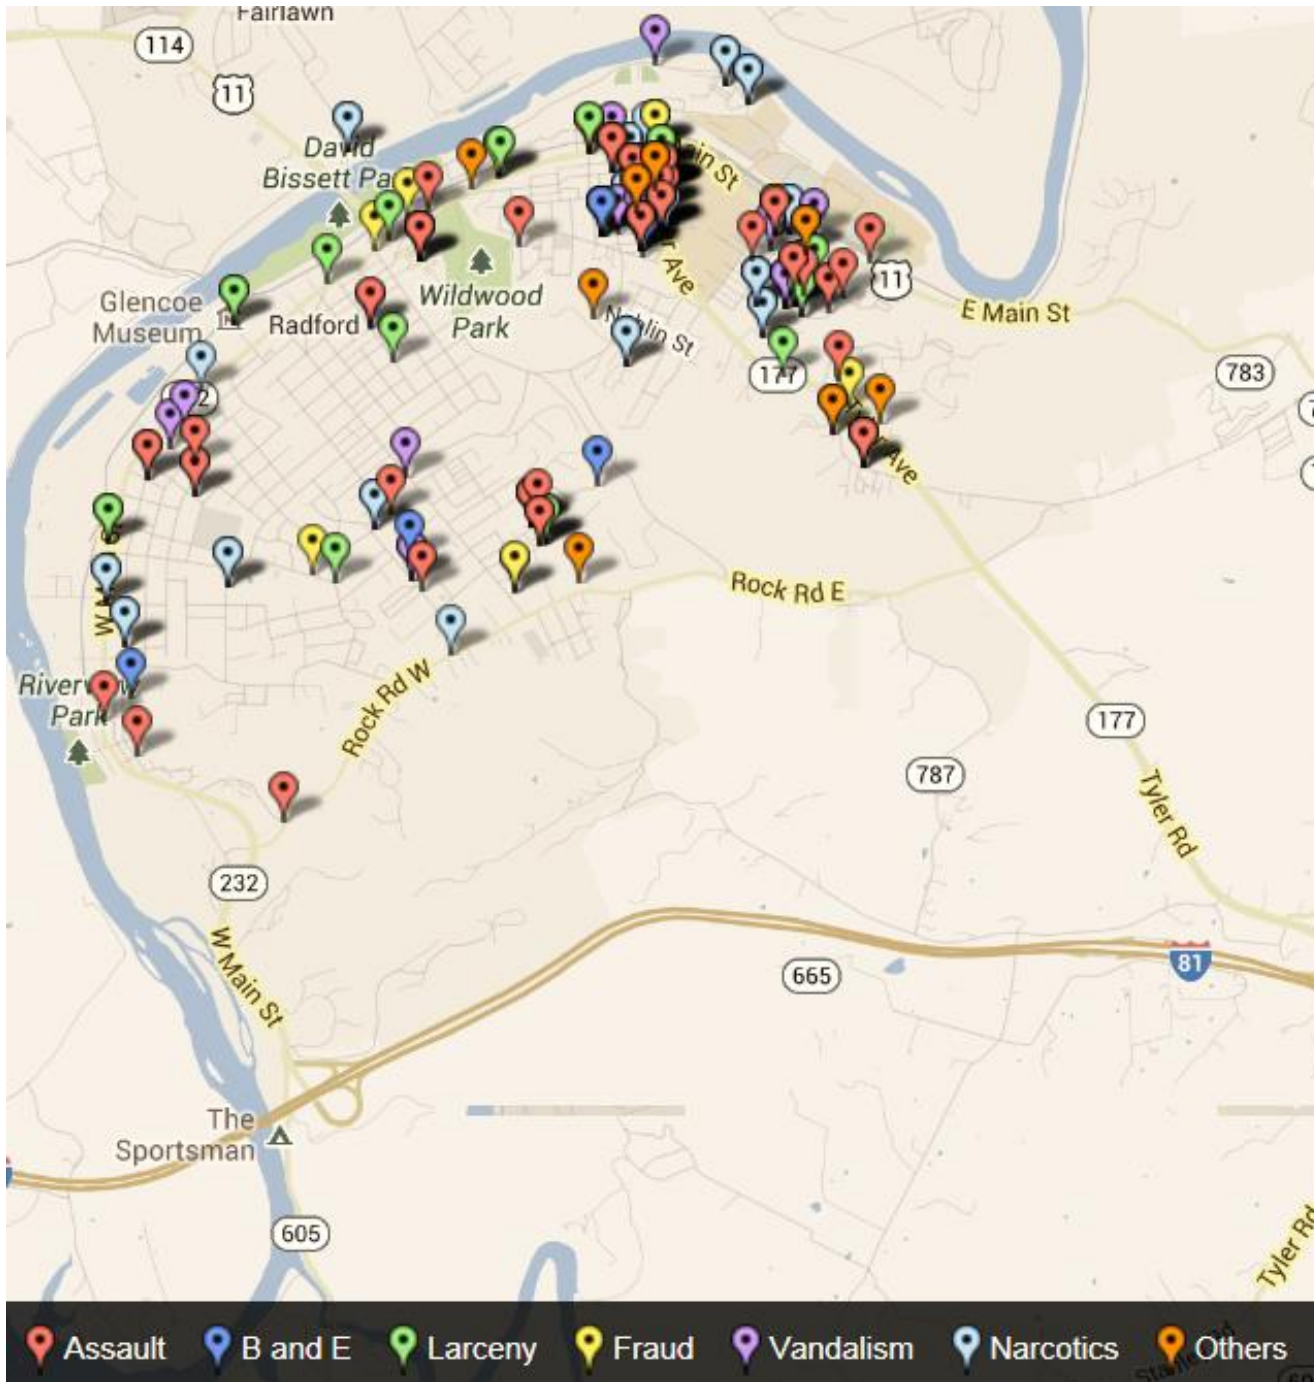

Crime Map September 2013

Map Date: 10/21/2013

Compiled by: Sonia Ramsey